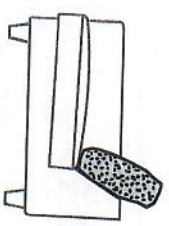

MARCO

Seat cushions:
HR soft foam (35kg/m³) +
Fiber balls / spaghetti foam

Back cushions:
Fiber balls / spaghetti foam

Legs: Nr.7 Wooden