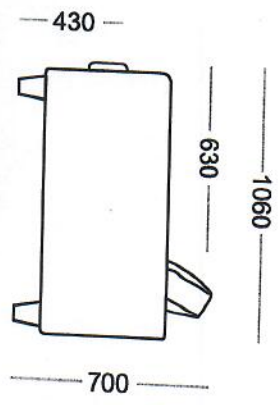

MARCO

Seat cushions:
HR soft foam (35kg/m³) +
Fiber balls / spaghetti foam

Back cushions:
Fiber balls / spaghetti foam

Legs: Nr.7 Wooden