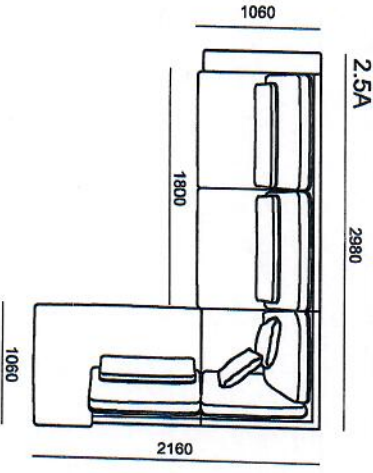

MARCO

Seat cushions:
HR soft foam (35kg/m³) +
Fiber balls / spaghetti foam

Back cushions:
Fiber balls / spaghetti foam

Legs: Nr.7 Wooden