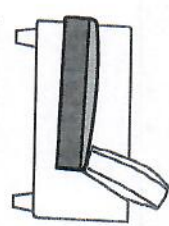

MARCO

Seat cushions:
HR soft foam (35kg/m³) +
Fiber balls / spaghetti foam

Back cushions:
Fiber balls / spaghetti foam

Legs: Nr.7 Wooden