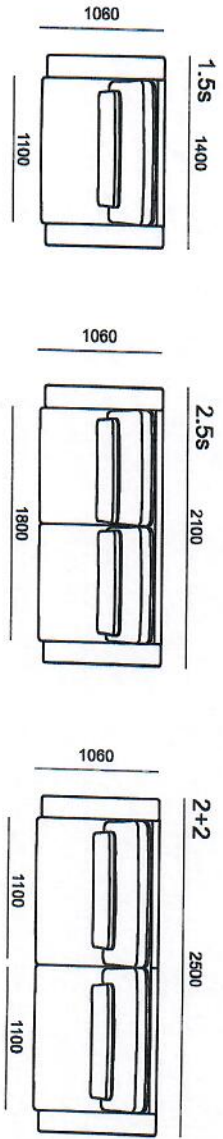

MARCO

Seat cushions:
HR soft foam (35kg/m³) +
Fiber balls / spaghetti foam

Back cushions:
Fiber balls / spaghetti foam

Legs: Nr.7 Wooden