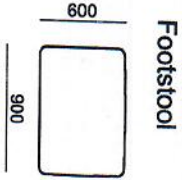

MARCO

Seat cushions:
HR soft foam (35kg/m³) +
Fiber balls / spaghetti foam

Back cushions:
Fiber balls / spaghetti foam

Legs: Nr.7 Wooden