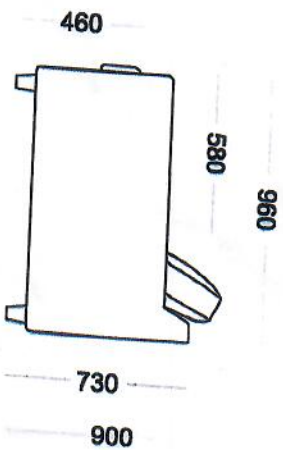

# IDA

2130

Seat cushions:  
Regular foam + Pocket  
springs

Back cushions:  
Fiber balls / spaghettti

Legs: Wooden