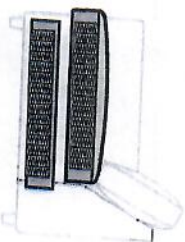

# IDA

2130

Seat cushions:  
Regular foam + Pocket  
springs

Back cushions:  
Fiber balls / spaghettti

Legs: Wooden