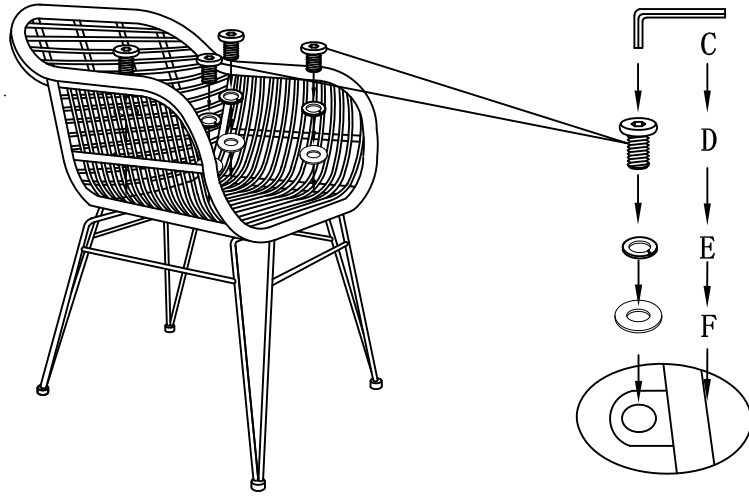

7001050/7001051

Trieste Chair

**HOUSE  
NORDIC**

A

1PC

B

1PC

C

1PC

A

B

BACK

D

4PCS

E

4PCS

F

4PCS